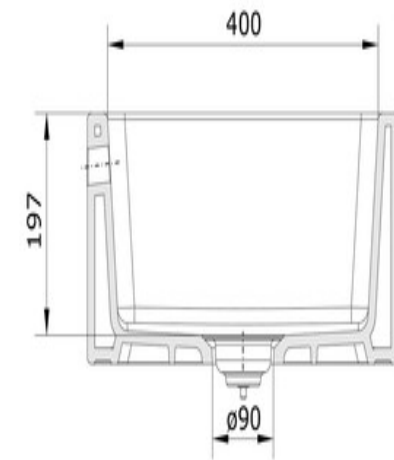

## SINKS & TAPS

Material	Fire clay Ceramic
Material Gauge	
Material Finish Bowl	
Material Finish Drainer	
Drainer Position	
Overall Length (mm)	795
Overall Width (mm)	460
Main Bowl Length (mm)	735
Main Bowl Width (mm)	400
Main Bowl Depth (mm)	197
Second Bowl Length (mm)	-
Second Bowl Width (mm)	-
Second Bowl Depth (mm)	-
Tap hole Size (mm)	
Waste Size (mm)	1 x 90
Waste Kit	Included with sink (1 x 90mm BSW & overflow kit)
Min. Base Unit (mm)	800
Cutout Size Length (mm)	
Cutout Size Width (mm)	
Warranty Sinks (years)	0
Product Code	CFBL795WH/
Barcode	5015834063171

## Technical Drawing

NB: Due to manufacturing processes this sink may have a +/- 5mm tolerance on overall measurements, further variances can also occur dependent on specific areas of the sink.

Date of download: June 16, 2026

## Cut Out Template

Dimensions in mm. Not to scale.

NB: Due to manufacturing processes this sink may have a +/- 5mm tolerance on overall measurements, further variances can also occur dependent on specific areas of the sink.