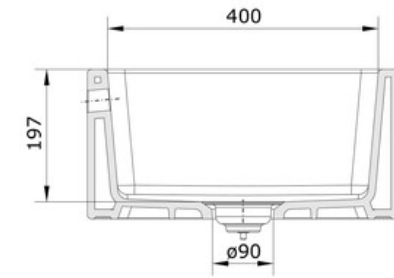

FARMHOUSE FIRE CLAY CERAMIC BELFAST SINK

CFBL795WH/

Technical Drawing

NB: Due to manufacturing processes this sink may have a +/- 5mm tolerance on overall measurements, further variances can also occur dependent on specific areas of the sink.

Date of download: June 16, 2026

AGA Rangemaster continuously seeks improvements in specification, design and production of products and thus, alterations take place periodically. Whilst every effort is made to produce up-to date resources, the information included here is intended as a guide. Always refer to the product's installation instructions when fitting, installation work should be completed a professional tradesman.

FARMHOUSE FIRE CLAY CERAMIC BELFAST SINK

CFBL795WH/