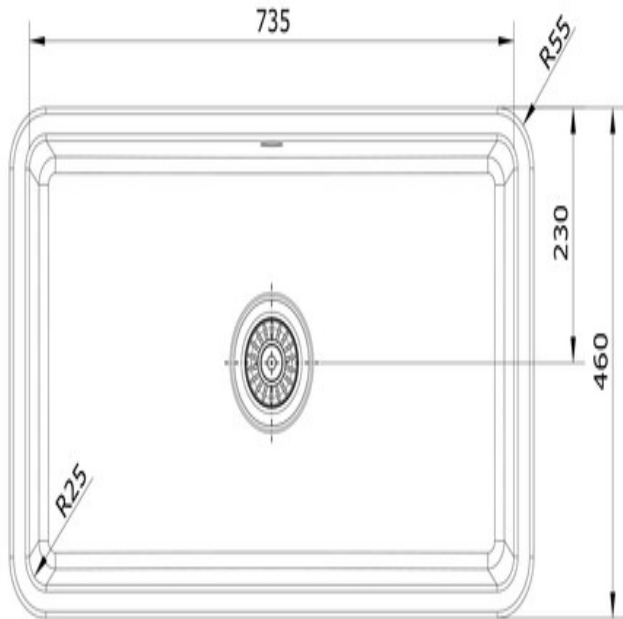

## SINKS & TAPS

Material	Fire clay Ceramic
Material Gauge	
Material Finish Bowl	
Material Finish Drainer	
Drainer Position	
Overall Length (mm)	795
Overall Width (mm)	460
Main Bowl Length (mm)	735
Main Bowl Width (mm)	400
Main Bowl Depth (mm)	197
Second Bowl Length (mm)	-
Second Bowl Width (mm)	-
Second Bowl Depth (mm)	-
Tap hole Size (mm)	
Waste Size (mm)	1 x 90
Waste Kit	Included with sink (1 x 90mm BSW & overflow kit)
Min. Base Unit (mm)	800
Cutout Size Length (mm)	
Cutout Size Width (mm)	
Warranty Sinks (years)	0
Product Code	CFBL795WH/
Barcode	5015834063171

## Technical Drawing

NB: Due to manufacturing processes this sink may have a +/- 5mm tolerance on overall measurements, further variances can also occur dependent on specific areas of the sink.

Date of download: June 16, 2026

## Cut Out Template

Dimensions in mm. Not to scale.

NB: Due to manufacturing processes this sink may have a +/- 5mm tolerance on overall measurements, further variances can also occur dependent on specific areas of the sink.