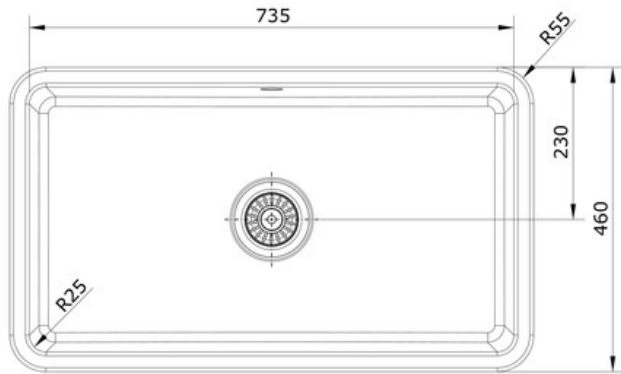

FARMHOUSE FIRE CLAY CERAMIC BELFAST SINK

CFBL795WH/

Technical Drawing

NB: Due to manufacturing processes this sink may have a +/- 5mm tolerance on overall measurements, further variances can also occur dependent on specific areas of the sink.

Date of download: June 16, 2026

AGA Rangemaster continuously seeks improvements in specification, design and production of products and thus, alterations take place periodically. Whilst every effort is made to produce up-to date resources, the information included here is intended as a guide. Always refer to the product's installation instructions when fitting, installation work should be completed a professional tradesman.

FARMHOUSE FIRE CLAY CERAMIC BELFAST SINK

CFBL795WH/